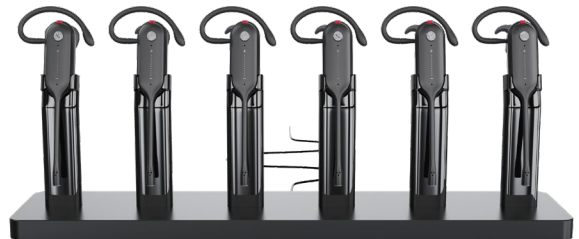

LUMIDEE

stay connected

Yealink

WH63 Retail DECT Headset

The Yealink WH63 is a lightweight and fully wireless headset/earpiece that is specifically developed for use in retail.

- Retail firmware developed in collaboration with Lumidee
- Push-to-Talk button for closed and secure communication with colleagues at the workplace
- Answer incoming phone calls
- Can be registered to a DECT handset
- 4 possible wearing styles
- HD Voice & Wideband Audio
- Noise Cancelling microphone
- Yealink Acoustic Shield
- Talk-time: up to 7 hours
- Wireless range: up to 220 meters

LUMIDEE

stay connected

SPECIFICATIONS

General

- Call Control/Push-to-Talk button
- Integrated LED-indicator/busylight
- Compatible with W70B/W80MC/W90MC DECT-system
- Push-to-Talk function (only with W70B/W90MC)

Hearing Protection

- Peak Block Protection (EN50332)
- Daily Noise Exposure Protection

Easy Call Management

- Answer/End/Reject a call
- Increase/decrease volume
- Microphone mute

Weight

- Headset: 19 grams
- USB 2.0 charging cable: 21,5 grams
- Single desk charger: 124 grams

Optional accessories

- Headband YE-330100010018
- Neckband YE-330100010017
- Eartips & earhook YE-330100010019
- Multi-charger | 6 headsets YE-WH63MULTICH

4 Wearing styles

Eartip

Earhook

Headband

Neckband